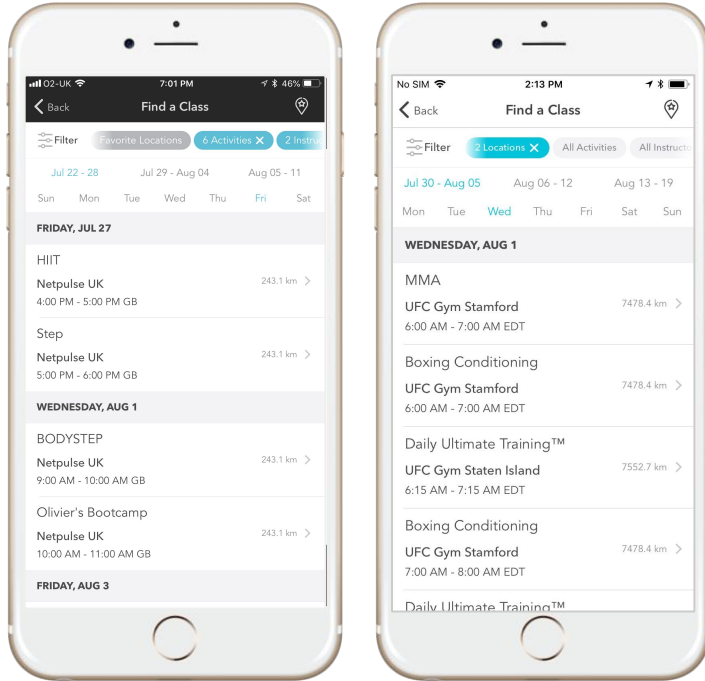

# Multi-Branch Find a Class

## Benefit from:

- Browsing classes from multiple/all locations at a time.
- Set the class schedule with the classes from the favorite locations, so best options are always selectable.
- Quickly find needed classes with advanced filters, activity, instructors and by specific location(s).

# Multi-Branch Find a Class

**Browse classes in multiple branches**

**Filter classes in multiple locations by activity and instructor**

**Filter by favorite, nearby, or home branch**

# Multi-Branch Find a Class: Filter by locations via search

Select 'Search by Location'

Search & Select  
Target Locations