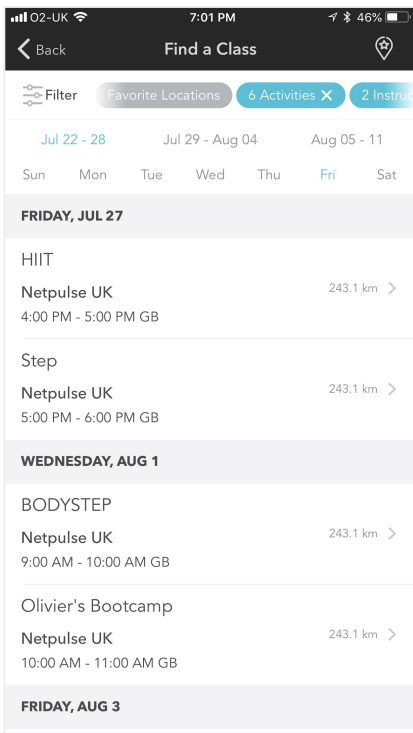

## Benefit from:

- Browsing classes from multiple/all locations at a time.
- Set the class schedule with the classes from the favorite locations, so best options are always selectable.
- Quickly find needed classes with advanced filters, activity, instructors and by specific location(s).

# Multi-Branch Find a Class

**Browse classes in multiple branches**

**Filter classes in multiple locations by activity and instructor**

**Filter by favorite, nearby, or home branch**

# Multi-Branch Find a Class: Filter by locations via search

Select 'Search by Location'

Search & Select  
Target Locations