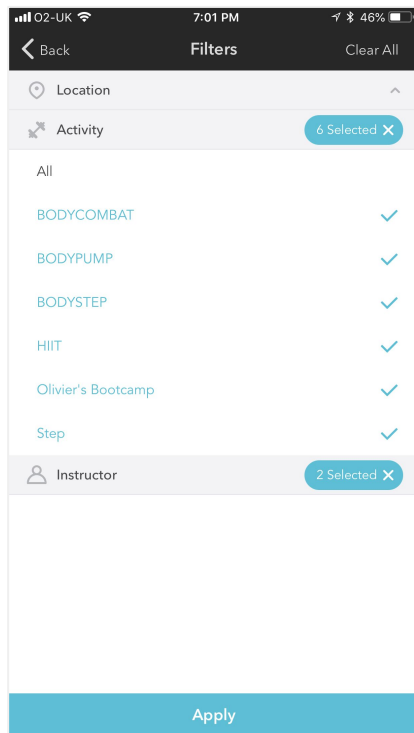

## Benefit from:

- Browsing classes from multiple/all locations at a time.
- Set the class schedule with the classes from the favorite locations, so best options are always selectable.
- Quickly find needed classes with advanced filters, activity, instructors and by specific location(s).

# Multi-Branch Find a Class

**Browse classes in multiple branches**

**Filter classes in multiple locations by activity and instructor**

**Filter by favorite, nearby, or home branch**