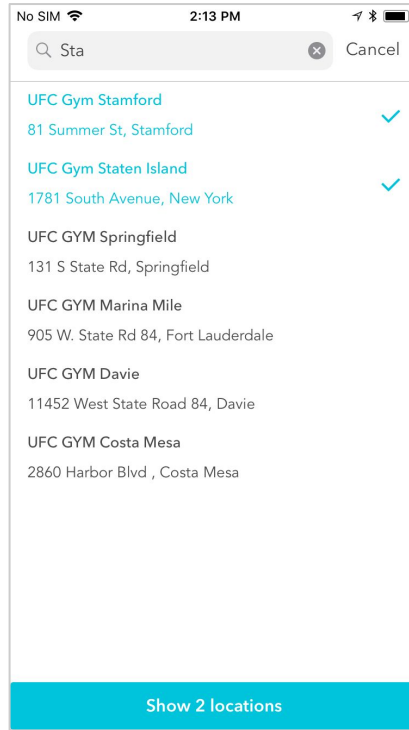

# Multi-Branch Find a Class

**Browse classes in multiple branches**

**Filter classes in multiple locations by activity and instructor**

**Filter by favorite, nearby, or home branch**

# Multi-Branch Find a Class: Filter by locations via search

Select 'Search by Location'

Search & Select  
Target Locations