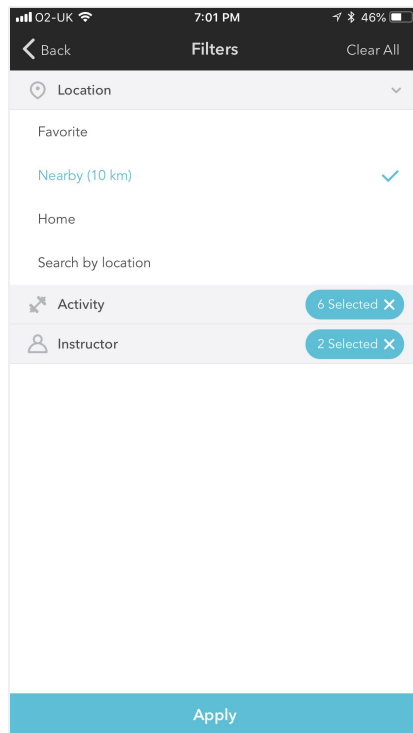

## Benefit from:

- Browsing classes from multiple/all locations at a time.
- Set the class schedule with the classes from the favorite locations, so best options are always selectable.
- Quickly find needed classes with advanced filters, activity, instructors and by specific location(s).

# Multi-Branch Find a Class

**Browse classes in multiple branches**

**Filter classes in multiple locations by activity and instructor**

**Filter by favorite, nearby, or home branch**