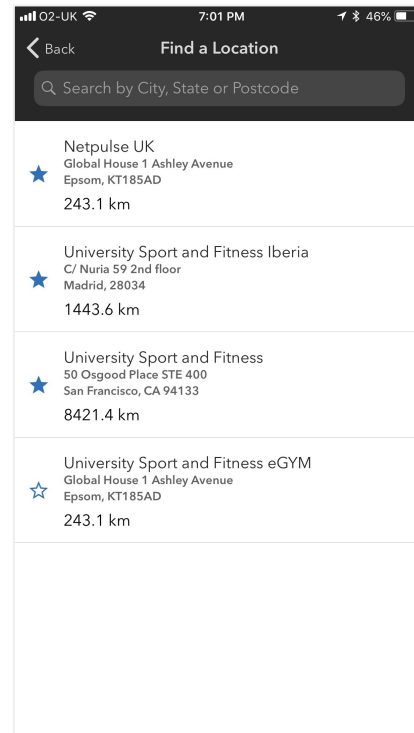

# Multi-Branch Find a Class

**Browse classes in multiple branches**

**Filter classes in multiple locations by activity and instructor**

**Filter by favorite, nearby, or home branch**

# Multi-Branch Find a Class: Filter by locations via search

Select 'Search by Location'

Search & Select  
Target Locations